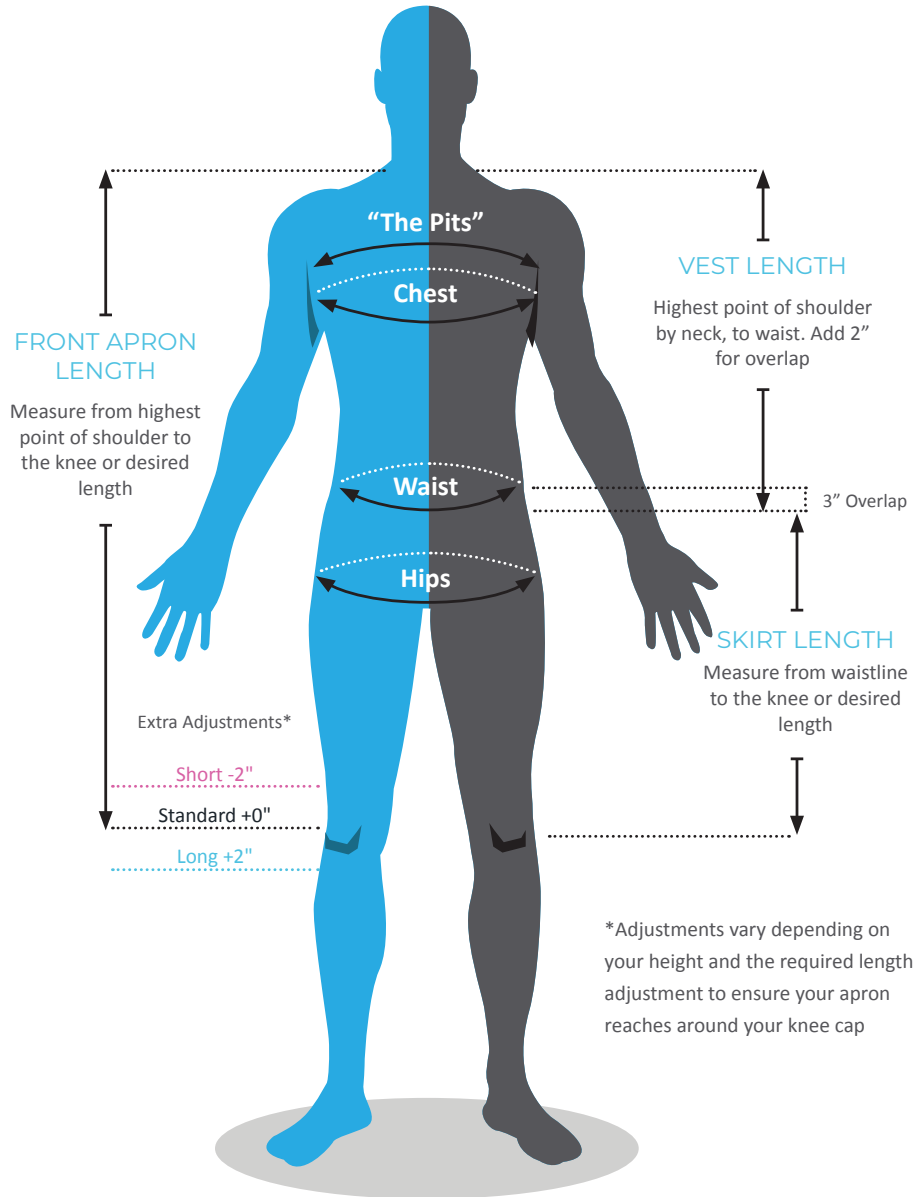

ALL FRONTAL & WRAP APRONS

TWO-PIECE VEST & SKIRT APRONS

WOMEN'S SIZING

	XS	Small	Med	Large	XL	2X	3X
Height	5'1"	5'2"	5'5"	5'8"	5'10"	5'11"	
Chest	36"	38"	40"	43"	46"	49"	52"
Waist	25	27	29	32	35	40	44
Hips	35	37	39	42	46	48	52
Front Length	33	34	36	38.5	40.5	42.5	42.5
Front Width	18	19	20	21	23	24	26
Vest Length	19	22	22	22	22	23	23
Skirt Length	20	20	22	22.5	22.5	22.5	24
WABR Length	33	34	37	40.5	42.5	42.5	44.5